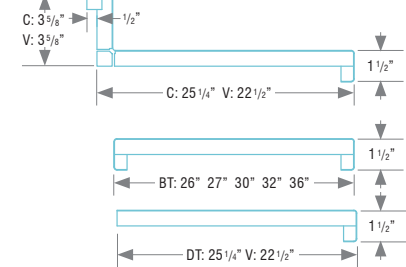

URBANO 1 1/2

On 3/4" particleboard