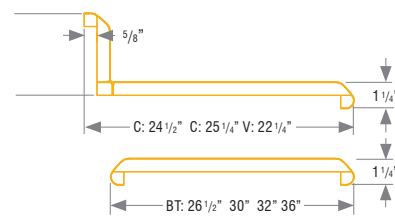

ITALO

On 5/8" particleboard