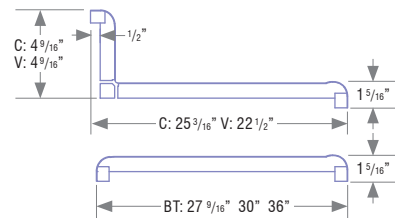

STANDARD

On 3/4" particleboard

EUROLAM

On 3/4" particleboard

NO DRIP

On 3/4" particleboard

LEGEND

- C : kitchen countertop
- V : vanity
- BT : bar top
- DT : deck top

Selected models of various profiles are offered to answer your needs for design, durability and easy assembly.

The basic substrate is 5/8" or 3/4" industrial grade particle board. Also available in 3/4" exterior grade plywood.