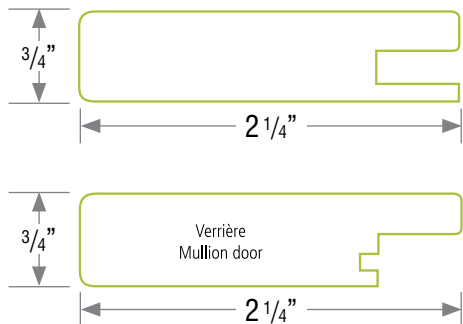

CONTEMPORARY ELEGANCE

NEXGEN™ 7057

DIMENSIONS

Minimum	in.	mm
Width:	5 1/2	139.7
Height:	4 3/4	120.65

Maximum	in.	mm
Width:	50 1/2	1282.7
Height:	90	2286

COLORS

Refer to the color index or find a vast selection of colors for every taste at prestolam.com.

EDGE-BANDING
APPLIED
— WITH —
PUR
TECHNOLOGY

- 2 1/4" MDF molding wrapped with NEXGEN™
- 1/4" melamine center panel on MDF
- 0.5 mm edgebanding on two widths
- 90° assembled door without chamfer
- To be sold in Canada exclusively