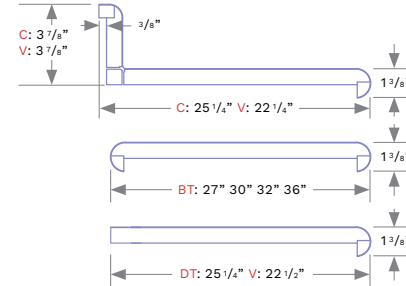

DT Deck top

FUTURIST

On $\frac{5}{8}$ " particleboard

FUTURIST

On $\frac{3}{4}$ " particleboard

FUTURIST +

On $\frac{5}{8}$ " particleboard

STANDARD

On $\frac{3}{4}$ " particleboard

NO DRIP

On $\frac{3}{4}$ " particleboard

EUROLAM

On $\frac{3}{4}$ " particleboard

Selected models of various profiles are offered to answer your needs for design, durability and easy assembly.