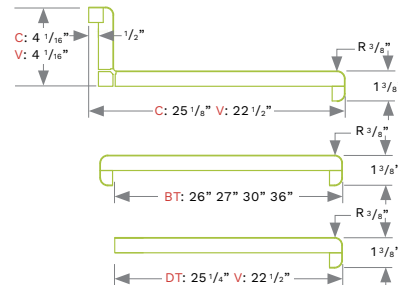

DT Deck top

FUTURIST

On $\frac{5}{8}$ " particleboard

FUTURIST

On $\frac{3}{4}$ " particleboard

FUTURIST +

On $\frac{5}{8}$ " particleboard

STANDARD

On $\frac{3}{4}$ " particleboard

NO DRIP

On $\frac{3}{4}$ " particleboard

EUROLAM

On $\frac{3}{4}$ " particleboard

Selected models of various profiles are offered to answer your needs for design, durability and easy assembly.