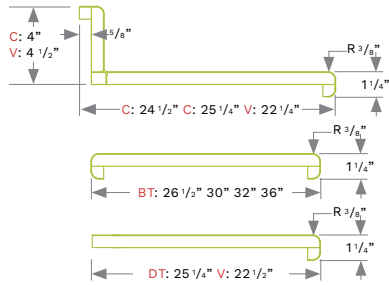

SOPRANO

On 3/4" particleboard

ITALO

On 5/8" particleboard

Our Models

C Kitchen countertop

V Vanity

BT Bar top

DT Deck top

FUTURIST

On $\frac{5}{8}$ " particleboard

FUTURIST

On $\frac{3}{4}$ " particleboard

FUTURIST +

On $\frac{5}{8}$ " particleboard

STANDARD