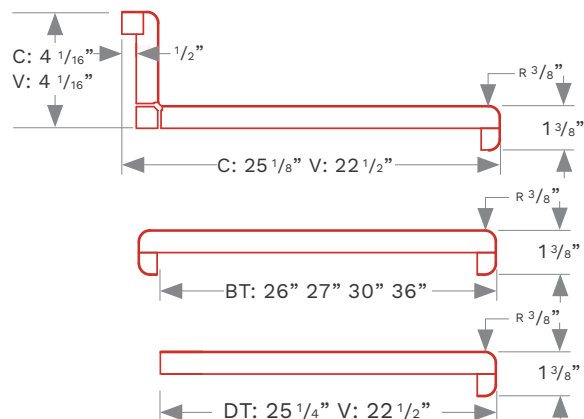

On 5/8" particuleboard

On 3/4" particuleboard

Suppliers with colors available for this model

To learn more about the available colors
for each model
See Countertop color index