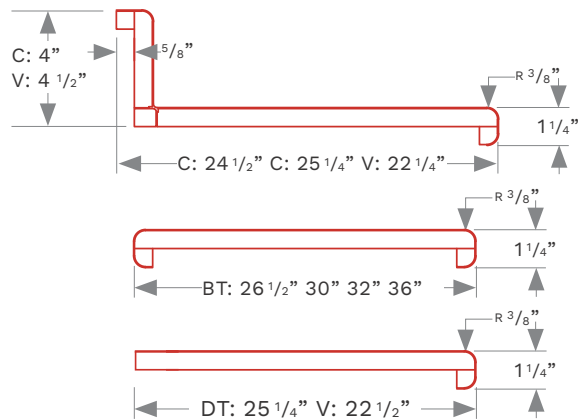

On 5/8" particuleboard

On 3/4" particuleboard

Suppliers with colors available for this model

To learn more about the available colors
for each model
See Countertop color index